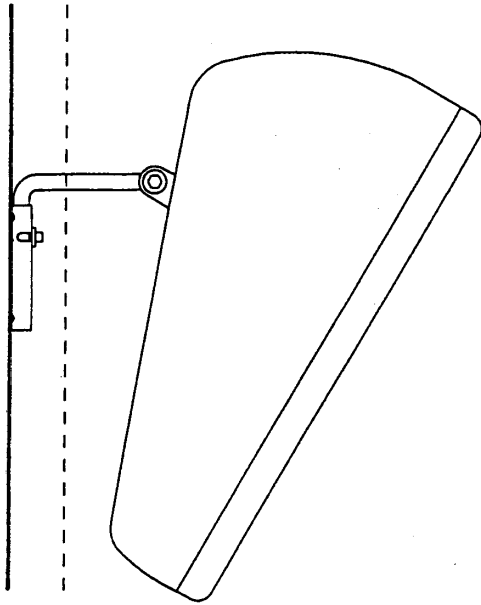

2517 Adjustable Surround Speaker Bracket

For the JBL Professional 8330A and 8340A Surround Loudspeakers

This mount quickly and permanently attaches JBL 8330A and 8340A surround loudspeakers to walls. Separate pan and tilt features make it easy to aim loudspeakers through horizontal and vertical axes and its extended support arm anchors these speakers through deep sound panels and drapes (up to 2.5" (63.5 mm)).

Side View

Top View

Assembly View

TILT DOWN • 20 DEGREES

TILT DOWN • 30 DEGREES

12 DEGREES SWIVEL • 0 DEGREES TILT

18 DEGREES SWIVEL • 20 DEGREES TILT

8 DEGREES SWIVEL • 30 DEGREES TILT