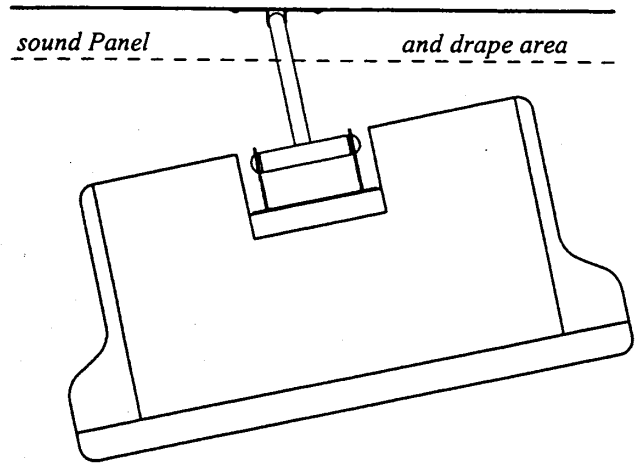

2517 Adjustable Surround Speaker Bracket

For the JBL Professional 8330A and 8340A Surround Loudspeakers

This mount quickly and permanently attaches JBL 8330A and 8340A surround loudspeakers to walls. Separate pan and tilt features make it easy to aim loudspeakers through horizontal and vertical axes and its extended support arm anchors these speakers through deep sound panels and drapes (up to 2.5" (63.5 mm)).

Side View

Top View

Assembly View

TILT DOWN • 20 DEGREES

TILT DOWN • 30 DEGREES

12 DEGREES SWIVEL • 0 DEGREES TILT

18 DEGREES SWIVEL • 20 DEGREES TILT

8 DEGREES SWIVEL • 30 DEGREES TILT