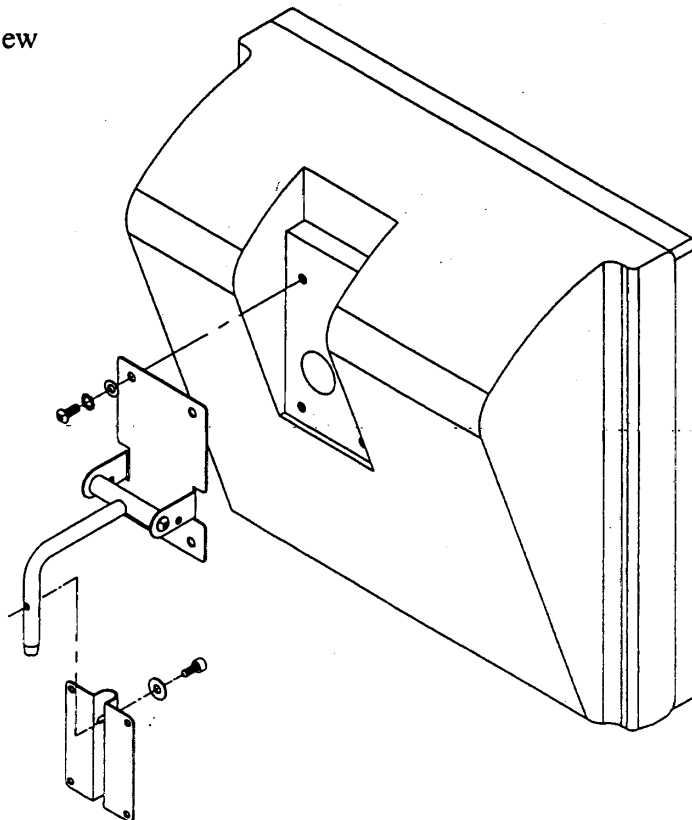

2517 Adjustable Surround Speaker Bracket

For the JBL Professional 8330A and 8340A Surround Loudspeakers

This mount quickly and permanently attaches JBL 8330A and 8340A surround loudspeakers to walls. Separate pan and tilt features make it easy to aim loudspeakers through horizontal and vertical axes and its extended support arm anchors these speakers through deep sound panels and drapes (up to 2.5" (63.5 mm)).

Side View

Top View

Assembly View

TILT DOWN • 20 DEGREES

TILT DOWN • 30 DEGREES

12 DEGREES SWIVEL • 0 DEGREES TILT

18 DEGREES SWIVEL • 20 DEGREES TILT

8 DEGREES SWIVEL • 30 DEGREES TILT