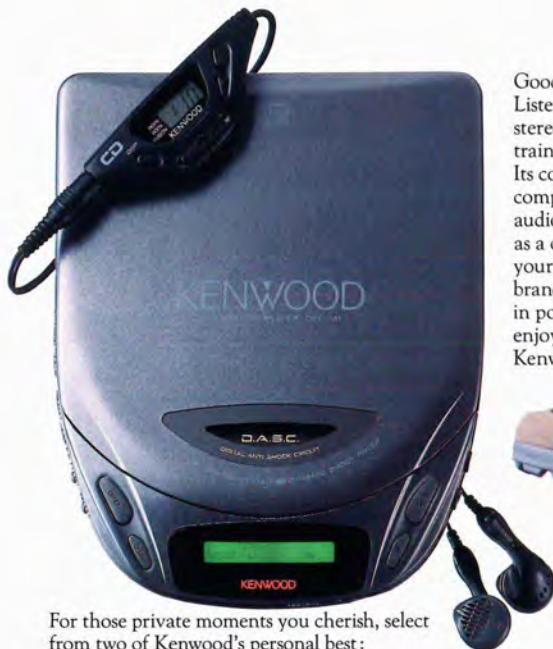

# KENWOOD

コンパクト・オーディオ・カタログ  
 PORTABLE CD PLAYER  
 HEADPHONE STEREO  
 HANDY TRANSCEIVER<DEMITOSS>  
 MICRO CD SYSTEM<WOODSTOCK>

Good music and the great outdoors, what a combination! Listening to Kenwood's portable CD player/headphone stereo wherever—even while commuting to work or school on trains—provides a whole new outlook. Its compact and handy size makes it your perfect companion for all occasions. And thanks to the latest in audio technology, your favorite music sounds as refreshing as a clear blue sky. So come on, and let your spirits soar with this brand-new sensation in portable audio enjoyment from Kenwood.

Whether skiing, camping with friends or just enjoying the outdoors, the emphasis here is on fun. And what better way to complement your active lifestyle than with the DEMITOSS transceiver. No license is required and because it's so easy to use, it's sure to foster communications between you and your friends. For any and all activities, more fun is sure to come when you take the DEMITOSS along.