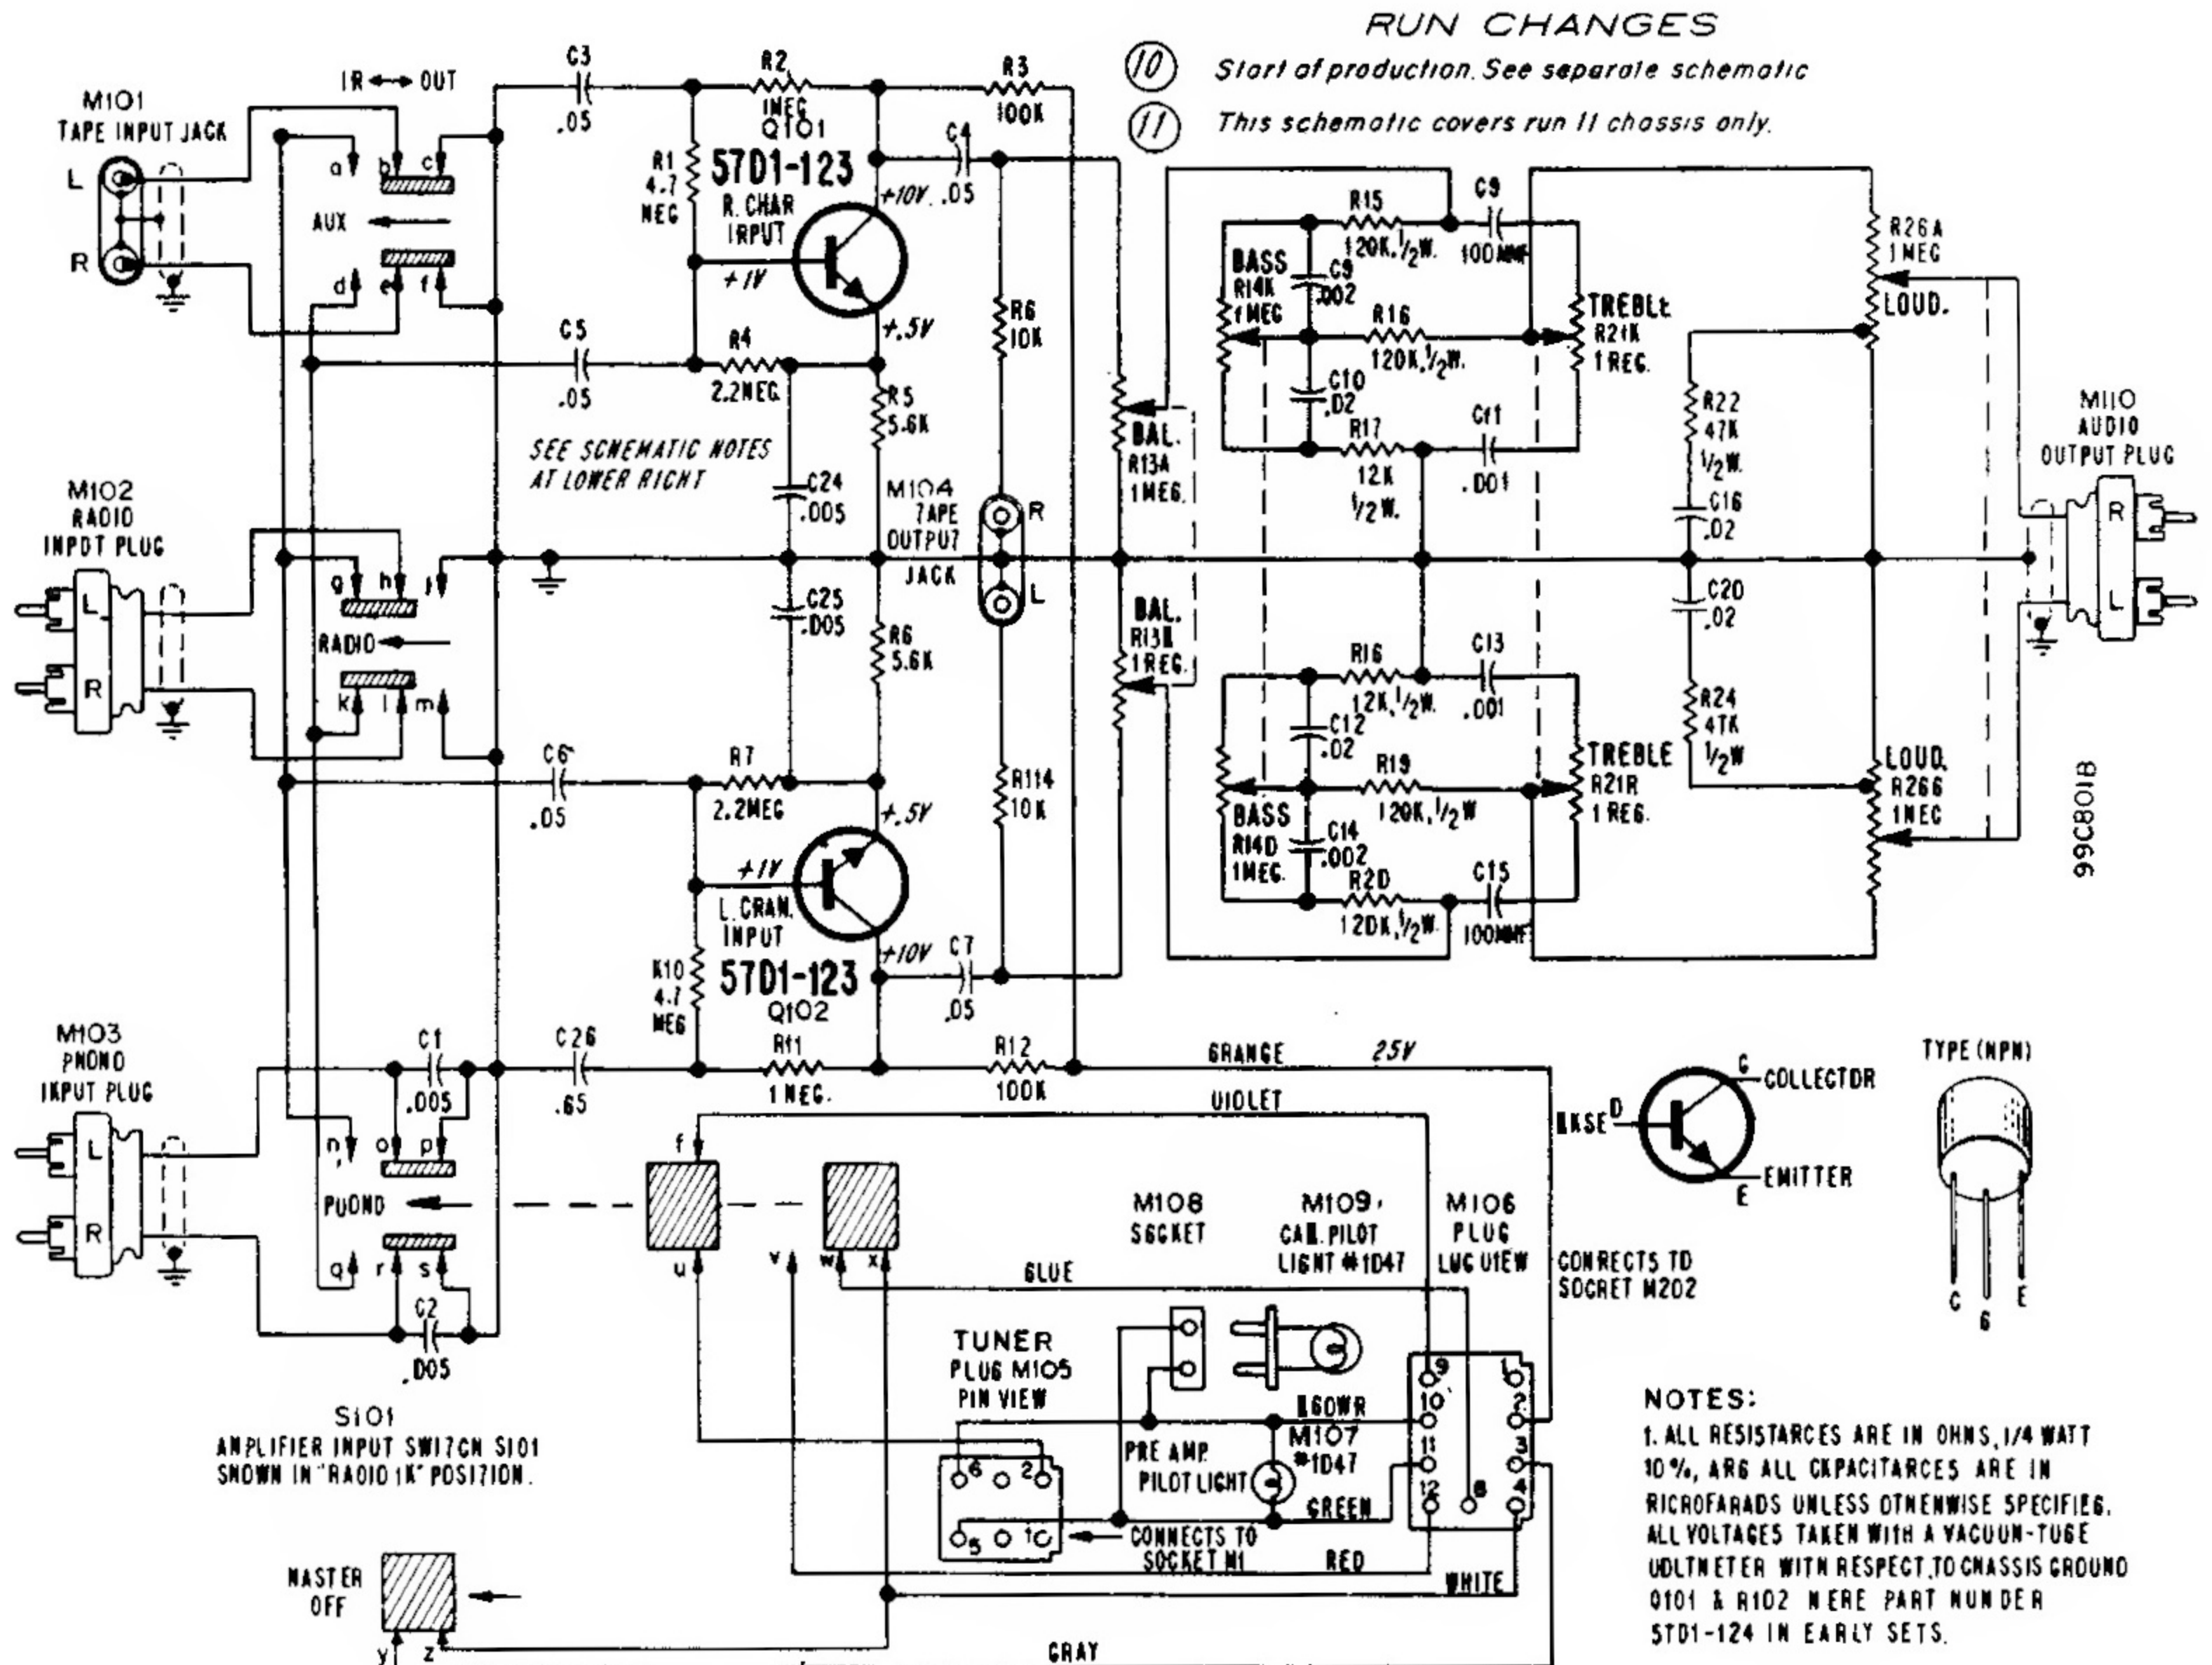

ADMIRAL 4C4 Preamplifier and 8D3 Power Unit

4C4 RUN 11 PREAMPLIFIER SCHEMATIC