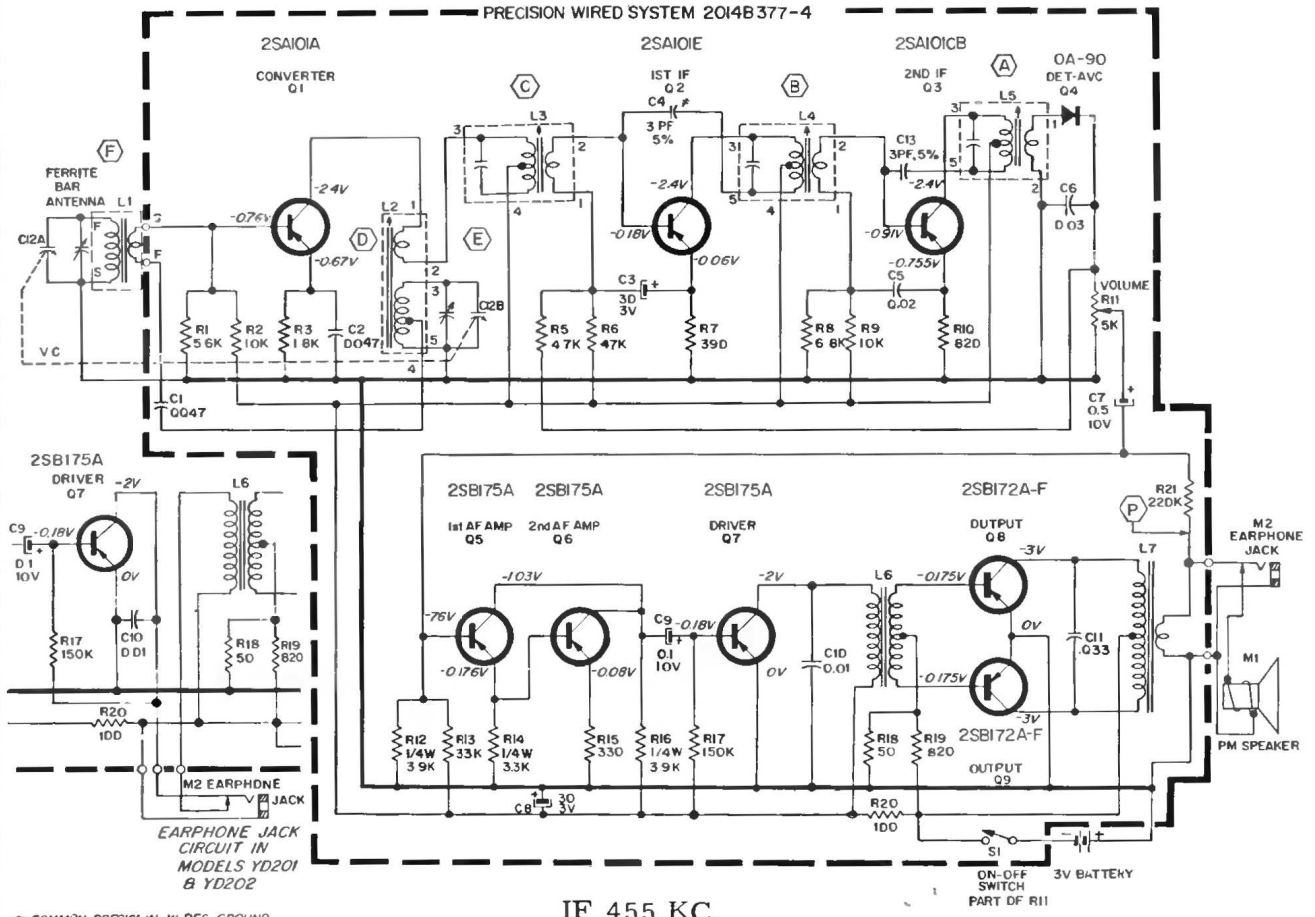

Admiral

Chassis 8K4, Models YD201GP, A, YD202GP, A

COMPONENT CONNECTIONS TO BACK OF BOARD AND WIRING