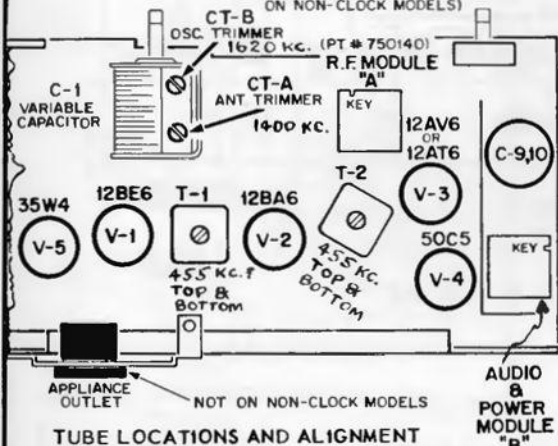

Emerson

MODEL: 876B
CHASSIS: 120479B
MODELS: 881B, 883B
CHASSIS: 120474B, 120475B
MODELS: 915B, 924B
CHASSIS: 120487B
MODELS: 916B, 917B, 918B
CHASSIS: 120484B

R-9 VOLUME CONTROL (ON-OFF, VOLUME CONTROL ON NON-CLOCK MODELS)

TUBE LOCATIONS AND ALIGNMENT

ETCHED PRINTED CIRCUIT CHASSIS

CHASSIS NO's 120474, 475, 484, 487, 120479