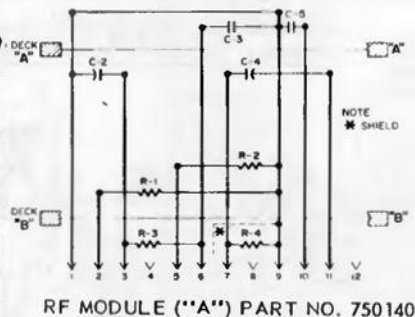

Emerson

MODEL: 876B
CHASSIS: 120479B
MODELS: 881B, 883B
CHASSIS: 120474B, 120475B
MODELS: 915B, 924B
CHASSIS: 120487B
MODELS: 916B, 917B, 918B
CHASSIS: 120484B

R-9 VOLUME CONTROL (ON-OFF, VOLUME CONTROL ON NON-CLOCK MODELS)

TUBE LOCATIONS AND ALIGNMENT

ETCHED PRINTED CIRCUIT CHASSIS

CHASSIS NO's 120474, 475, 484, 487, 120479