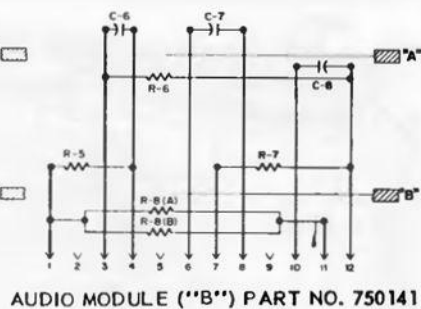

Emerson

MODEL: 876B
CHASSIS: 120479B
MODELS: 881B, 883B
CHASSIS: 120474B, 120475B
MODELS: 915B, 924B
CHASSIS: 120487B
MODELS: 916B, 917B, 918B
CHASSIS: 120484B

R-9 VOLUME CONTROL (ON-OFF, VOLUME CONTROL ON NON-CLOCK MODELS)

TUBE LOCATIONS AND ALIGNMENT

ETCHED PRINTED CIRCUIT CHASSIS

CHASSIS NO's 120474, 475, 484, 487, 120479