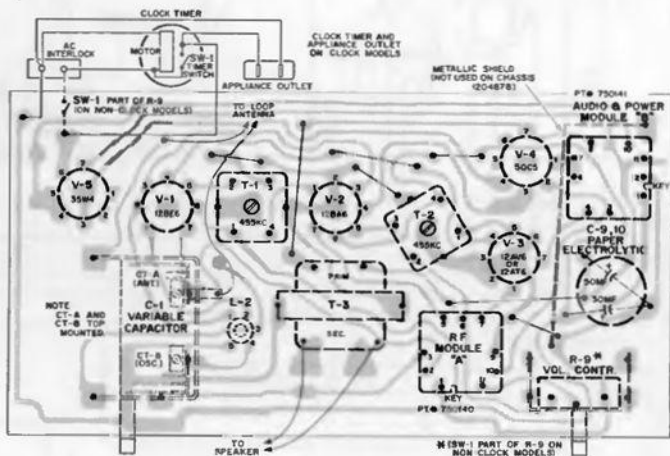

Emerson

MODEL: 876B
CHASSIS: 120479B
MODELS: 881B, 883B
CHASSIS: 120474B, 120475B
MODELS: 915B, 924B
CHASSIS: 120487B
MODELS: 916B, 917B, 918B
CHASSIS: 120484B

R-9 VOLUME CONTROL (ON-OFF, VOLUME CONTROL ON NON-CLOCK MODELS)

TUBE LOCATIONS AND ALIGNMENT

ETCHED PRINTED CIRCUIT CHASSIS

CHASSIS NO's 120474, 475, 484, 487, 120479