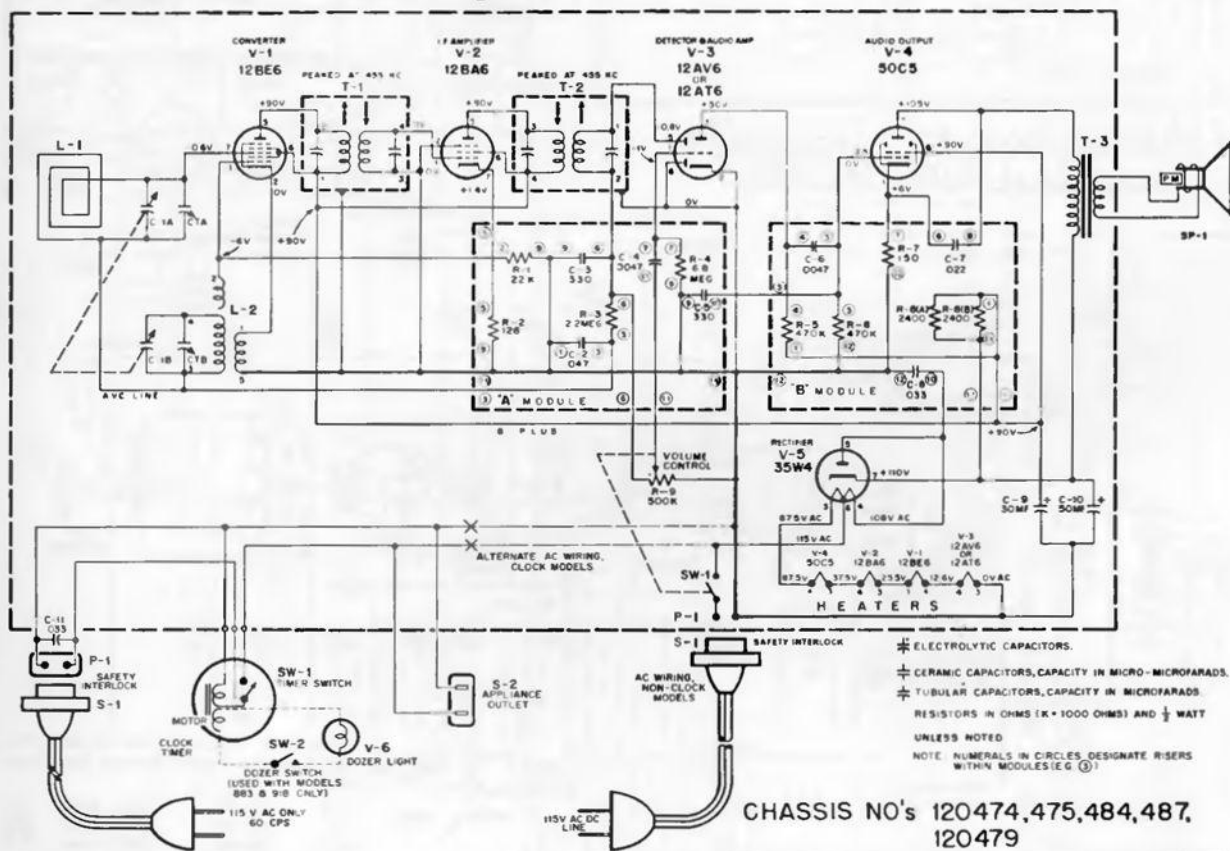

Emerson

MODEL: 876B
CHASSIS: 120479B
MODELS: 881B, 883B
CHASSIS: 120474B, 120475B
MODELS: 915B, 924B
CHASSIS: 120487B
MODELS: 916B, 917B, 918B
CHASSIS: 120484B

R-9 VOLUME CONTROL (ON-OFF, VOLUME CONTROL ON NON-CLOCK MODELS)

TUBE LOCATIONS AND ALIGNMENT

ETCHED PRINTED CIRCUIT CHASSIS

CHASSIS NO's 120474, 475, 484, 487, 120479